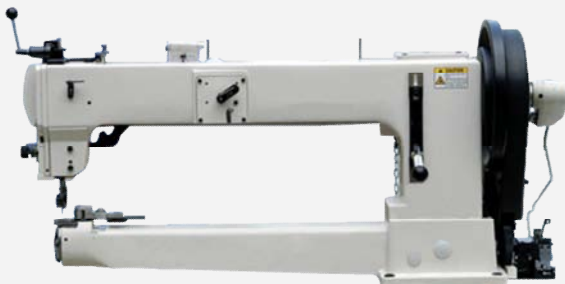

"KEESTAR" HEAVY DUTY SEWING MACHINE

MODEL

KEESTAR

KEESTAR INDUSTRIES CO., LTD

205 -370/420/635

CYLINDER BED, HEAVY DUTY, LOCK STITCHING

MODEL 205-370

MODEL 205-420

MODEL 205-635

KEESTAR offers the advanced technology in heavy duty sewing machine with various models for different applications.

205 Series are one needle, cylinder bed heavy duty sewing machines. The cylinder arm constru